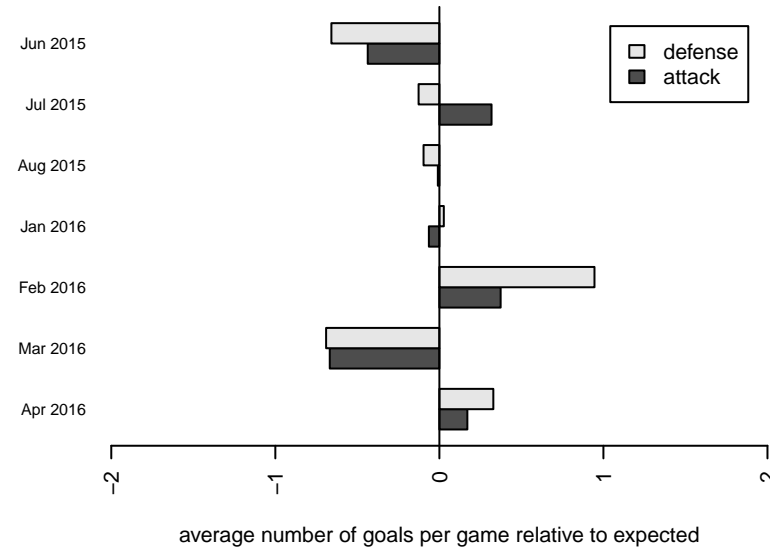

Performance relative to 13 month average