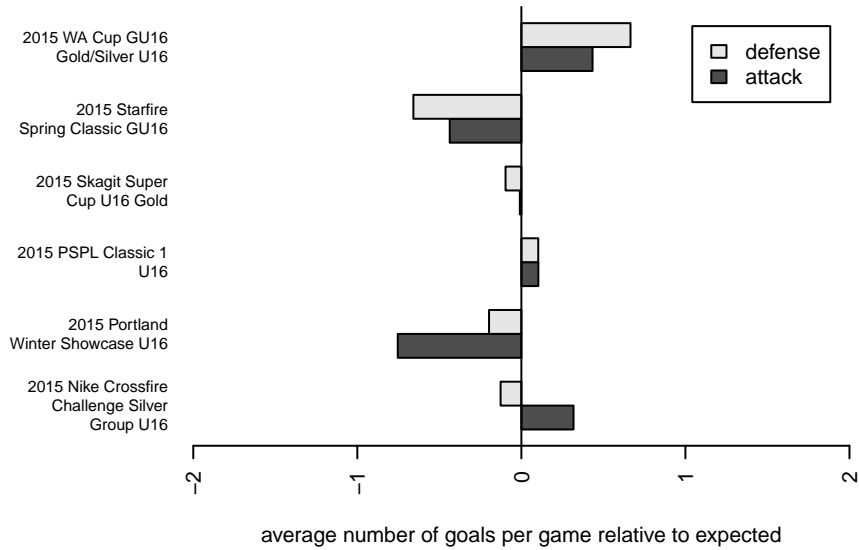

**Highline Premier Blue G99**  
 Dots are actual minus expected GF (blue circles) and GA (red triangles).  
 Blue line is smoothed change in attack strength. Red is smoothed change in defense strength.

**attack and defense variance (black dot)  
relative to other teams  
and top 10 in region**

**attack and defense rating  
relative to others at age  
and all opponents in last 13 months**

**Performance relative to 13 month average**