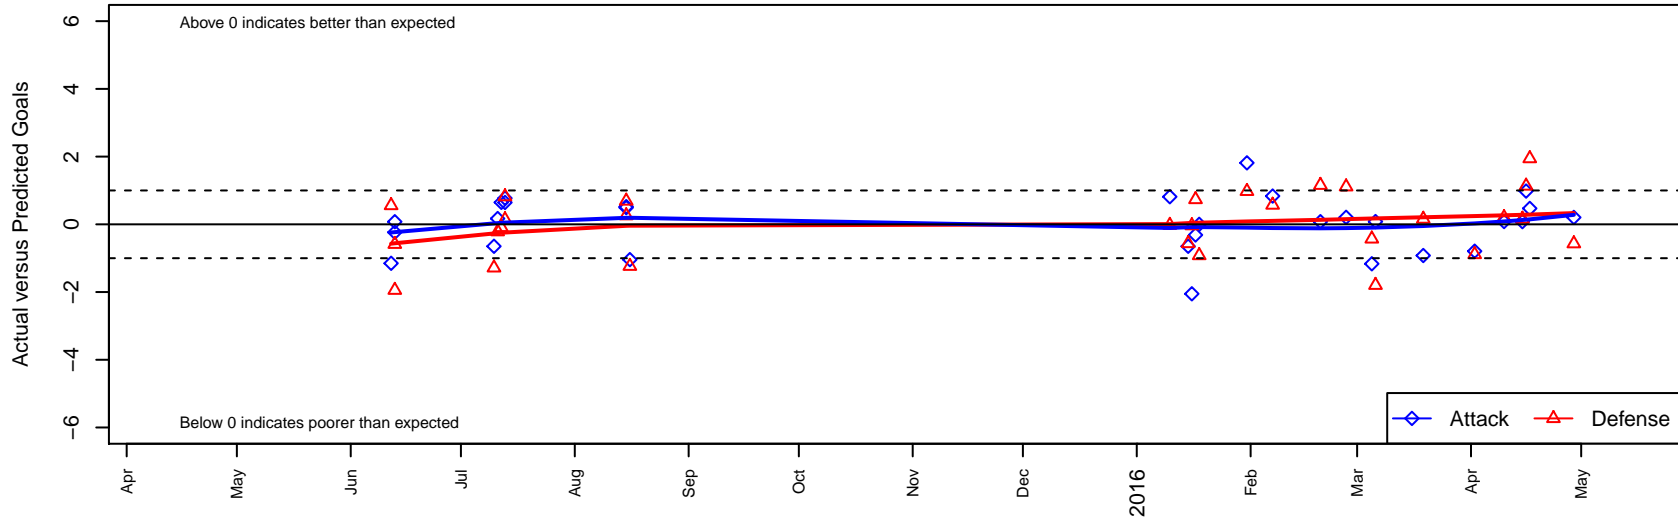

# Highline Premier Blue G99

Highline Premier FC  
 Burien, WA  
 G99 total strength=1349  
 attack=6.68 defense=6.73  
 fall league = PSPL Classic 1 U16

alt names used:  
 Highline Premier FC Eagles 99  
 HIGHLINE PREMIER FC HIGHLINE PREMIER  
 HIGHLINE PREMIER FCG99 BLUE  
 HPFC G99  
 Highline Premier FC Eagles G99  
 HIGHLINE PREMIER FC HPFC EAGLES 99 (v

Venues played:  
 2015 Starfire Spring Classic GU16  
 2015 Nike Crossfire Challenge Silver Group U1  
 2015 Skagit Super Cup U16 Gold  
 2015 PSPL Classic 1 U16  
 2015 Portland Winter Showcase U16  
 2015 WA Cup GU16 Gold/Silver U16

**Highline Premier Blue G99**  
 Dots are actual minus expected GF (blue circles) and GA (red triangles).  
 Blue line is smoothed change in attack strength. Red is smoothed change in defense strength.

**attack and defense variance (black dot)  
relative to other teams  
and top 10 in region**

**attack and defense rating  
relative to others at age  
and all opponents in last 13 months**

**Performance relative to 13 month average**