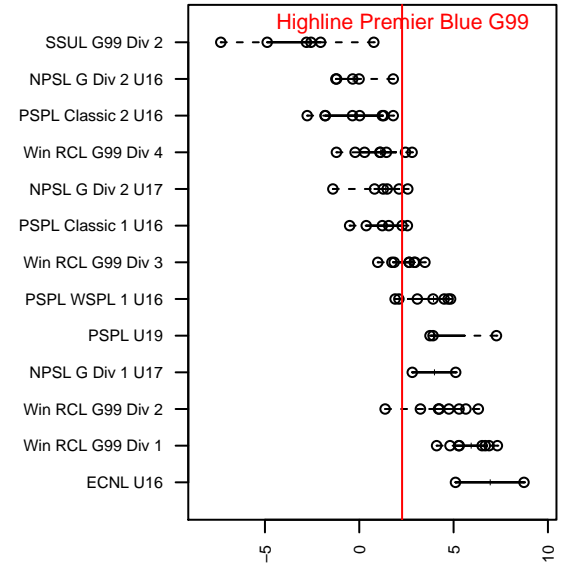

# Highline Premier Blue G99

Highline Premier FC  
 Burien, WA  
 G99 total strength=1349  
 attack=6.68 defense=6.73  
 fall league = PSPL Classic 1 U16

alt names used:  
 Highline Premier FC Eagles 99  
 HIGHLINE PREMIER FC HIGHLINE PREMIER  
 HIGHLINE PREMIER FCG99 BLUE  
 HPFC G99  
 Highline Premier FC Eagles G99  
 HIGHLINE PREMIER FC HPFC EAGLES 99 (v

Venues played:  
 2015 Starfire Spring Classic GU16  
 2015 Nike Crossfire Challenge Silver Group U1  
 2015 Skagit Super Cup U16 Gold  
 2015 PSPL Classic 1 U16  
 2015 Portland Winter Showcase U16  
 2015 WA Cup GU16 Gold/Silver U16

**Highline Premier Blue G99**  
 Dots are actual minus expected GF (blue circles) and GA (red triangles).  
 Blue line is smoothed change in attack strength. Red is smoothed change in defense strength.

**attack and defense variance (black dot)  
relative to other teams  
and top 10 in region**

**attack and defense rating  
relative to others at age  
and all opponents in last 13 months**

**Performance relative to 13 month average**