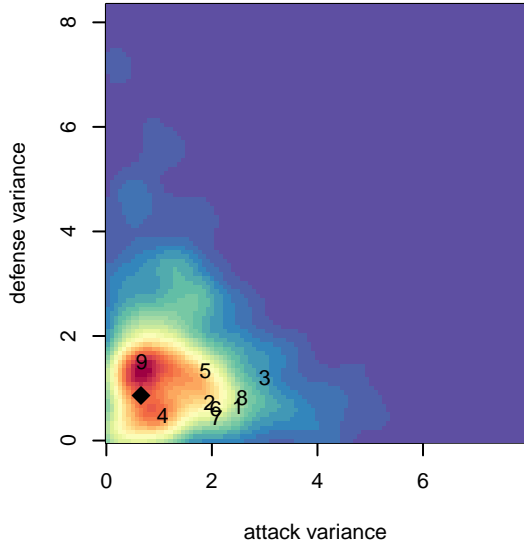

**attack and defense variance (black dot)
relative to other teams
and top 10 in region**